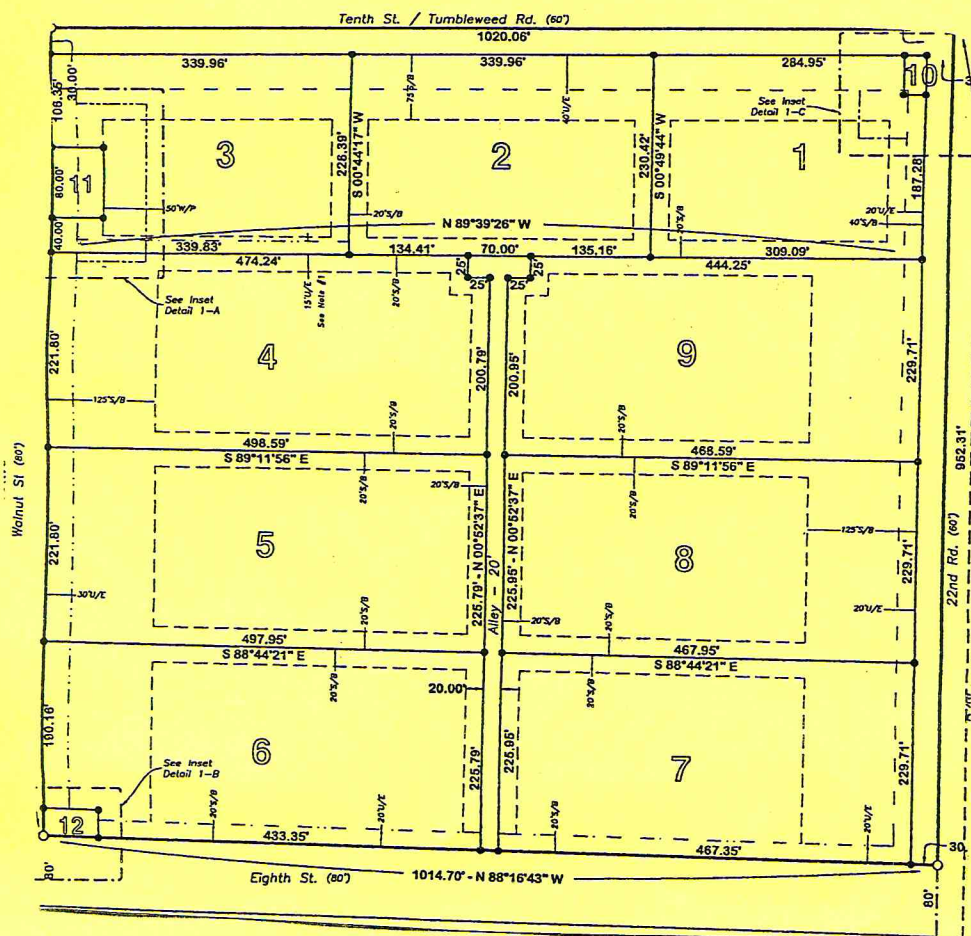

# LOTS FOR SALE

City of Frankfort announces the availability of housing lots in the new  
Chitty Family Subdivision!

Large lots ranging from 1 1/2 acres to almost 3 acres.

The Chitty Housing is a revamped golf course on the NE corner of town, including a quiet and serene environment. Offering affordable living, great school and community. Some deed restrictions apply, but open to new and unique ideas. For more information, contact the City Clerk at Frankfort City Hall, 785-292-4240.

Lot	Acres
1	1.82
2	1.79
3	1.86
4	2.55
5	2.50
6	2.51
7	2.44
8	2.45
9	2.44
10	0.03
11	0.11
12	0.05